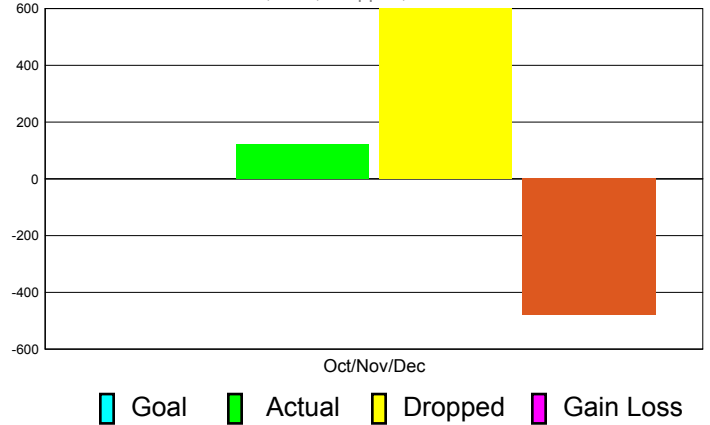

### YTD Status Quo Clubs 2010-2011

Status Quo Clubs Compared to Status Quo Members

## MEMBERSHIP

**Membership Results  
2011-2012**

**Membership  
2010-2011**

Month	Net Memb Goal	Actual New Memb	Actual Dropped Memb	Gain/Loss of Memb	Gain/ Loss of Memb
Oct/Nov/Dec	0	121	600	-479	2438
<b>Totals</b>	<b>0</b>	<b>121</b>	<b>600</b>	<b>-479</b>	<b>2438</b>

### Membership Results 2011-2012

Goal, New, Dropped, Gain/Loss