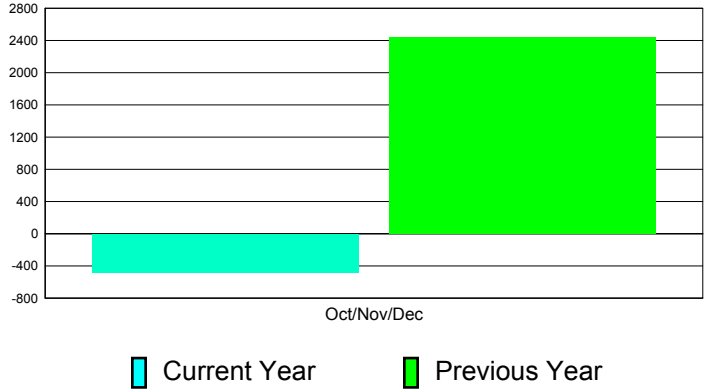

Comparison of Membership Gain/Loss

Current Year Compared to the Previous Year